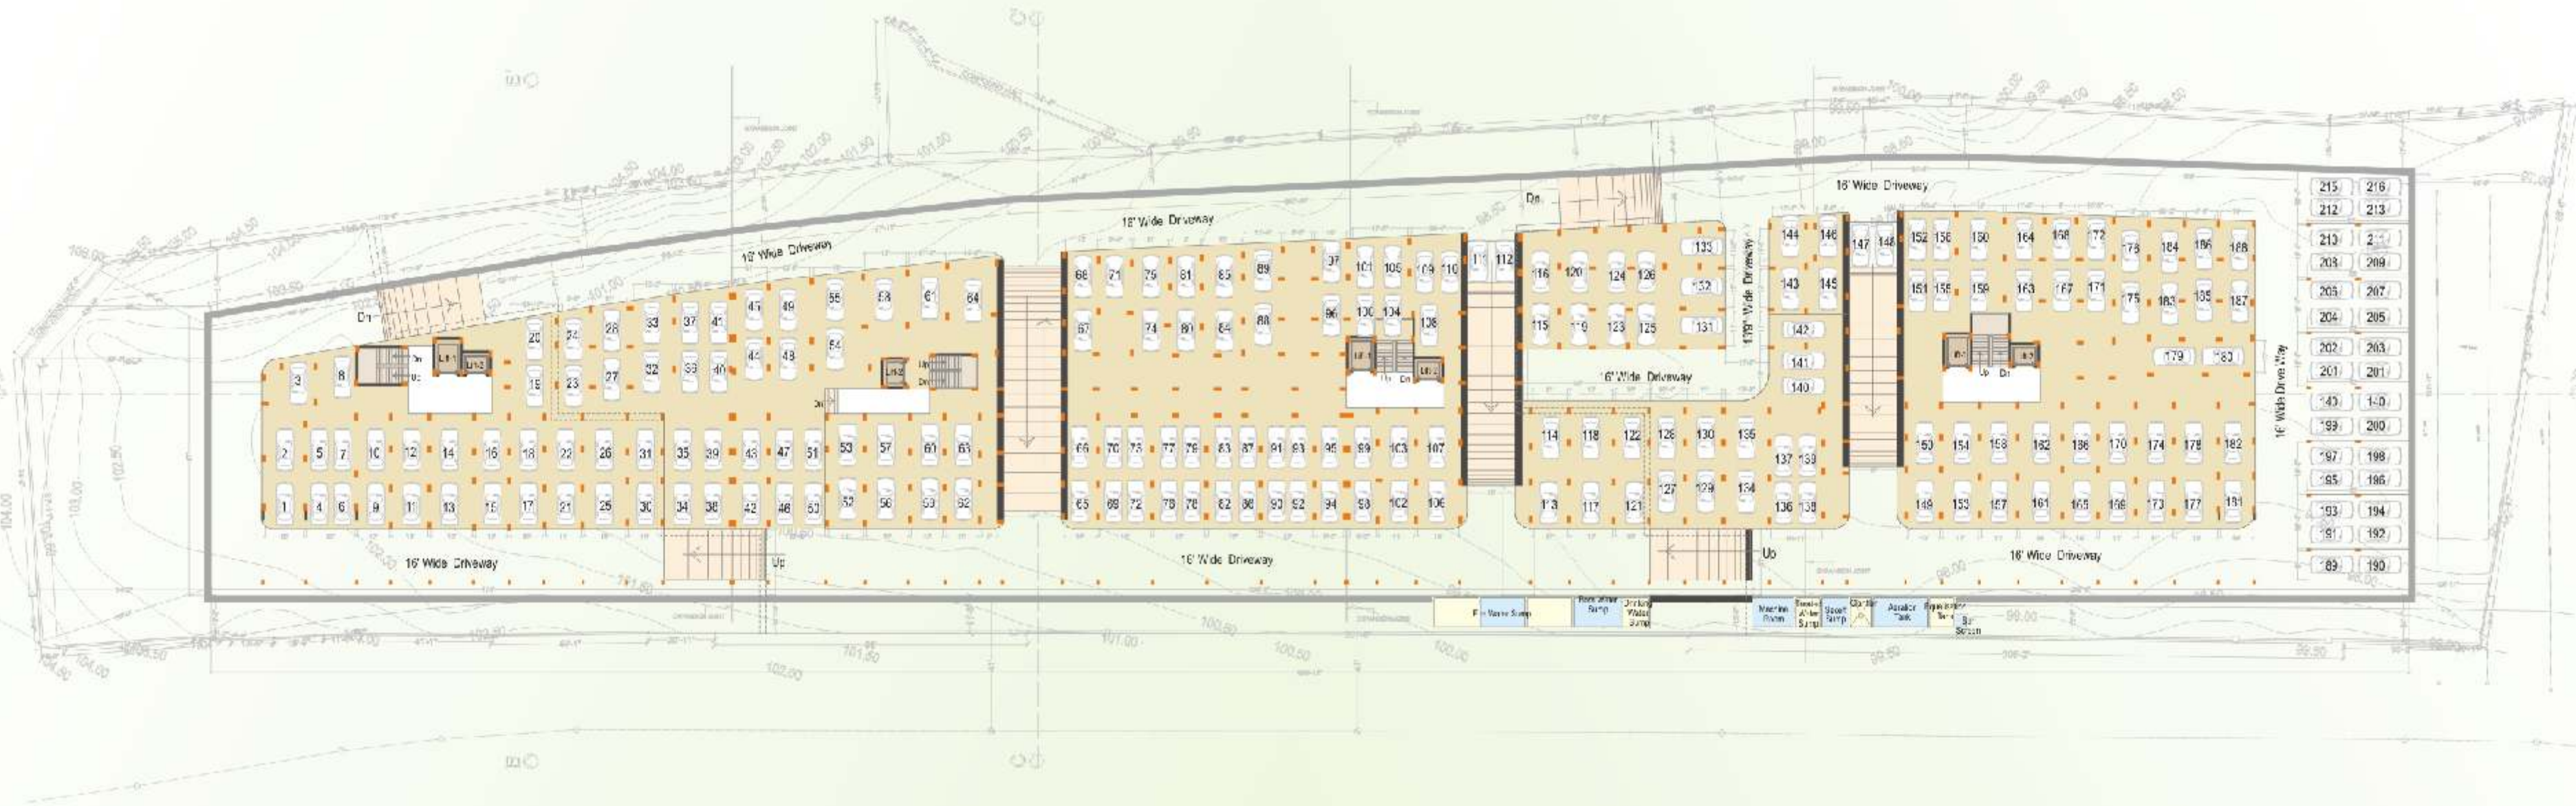

GROUND FLOOR PLAN

TYPICAL FLOOR PLAN

OVER LEAF >>

CELLAR FLOOR PLAN

VALUE 

SMR VINAY
Symphony
At Gachibowli

The notes of delight

*Remember the last time you were enthralled by a maestro's performance?
You will experience the same joy at SMR Vinay Symphony. The environment-
friendly property with low maintenance costs, solar water heating systems, usage
of right materials, create an aura of excellence whichever way you look.*