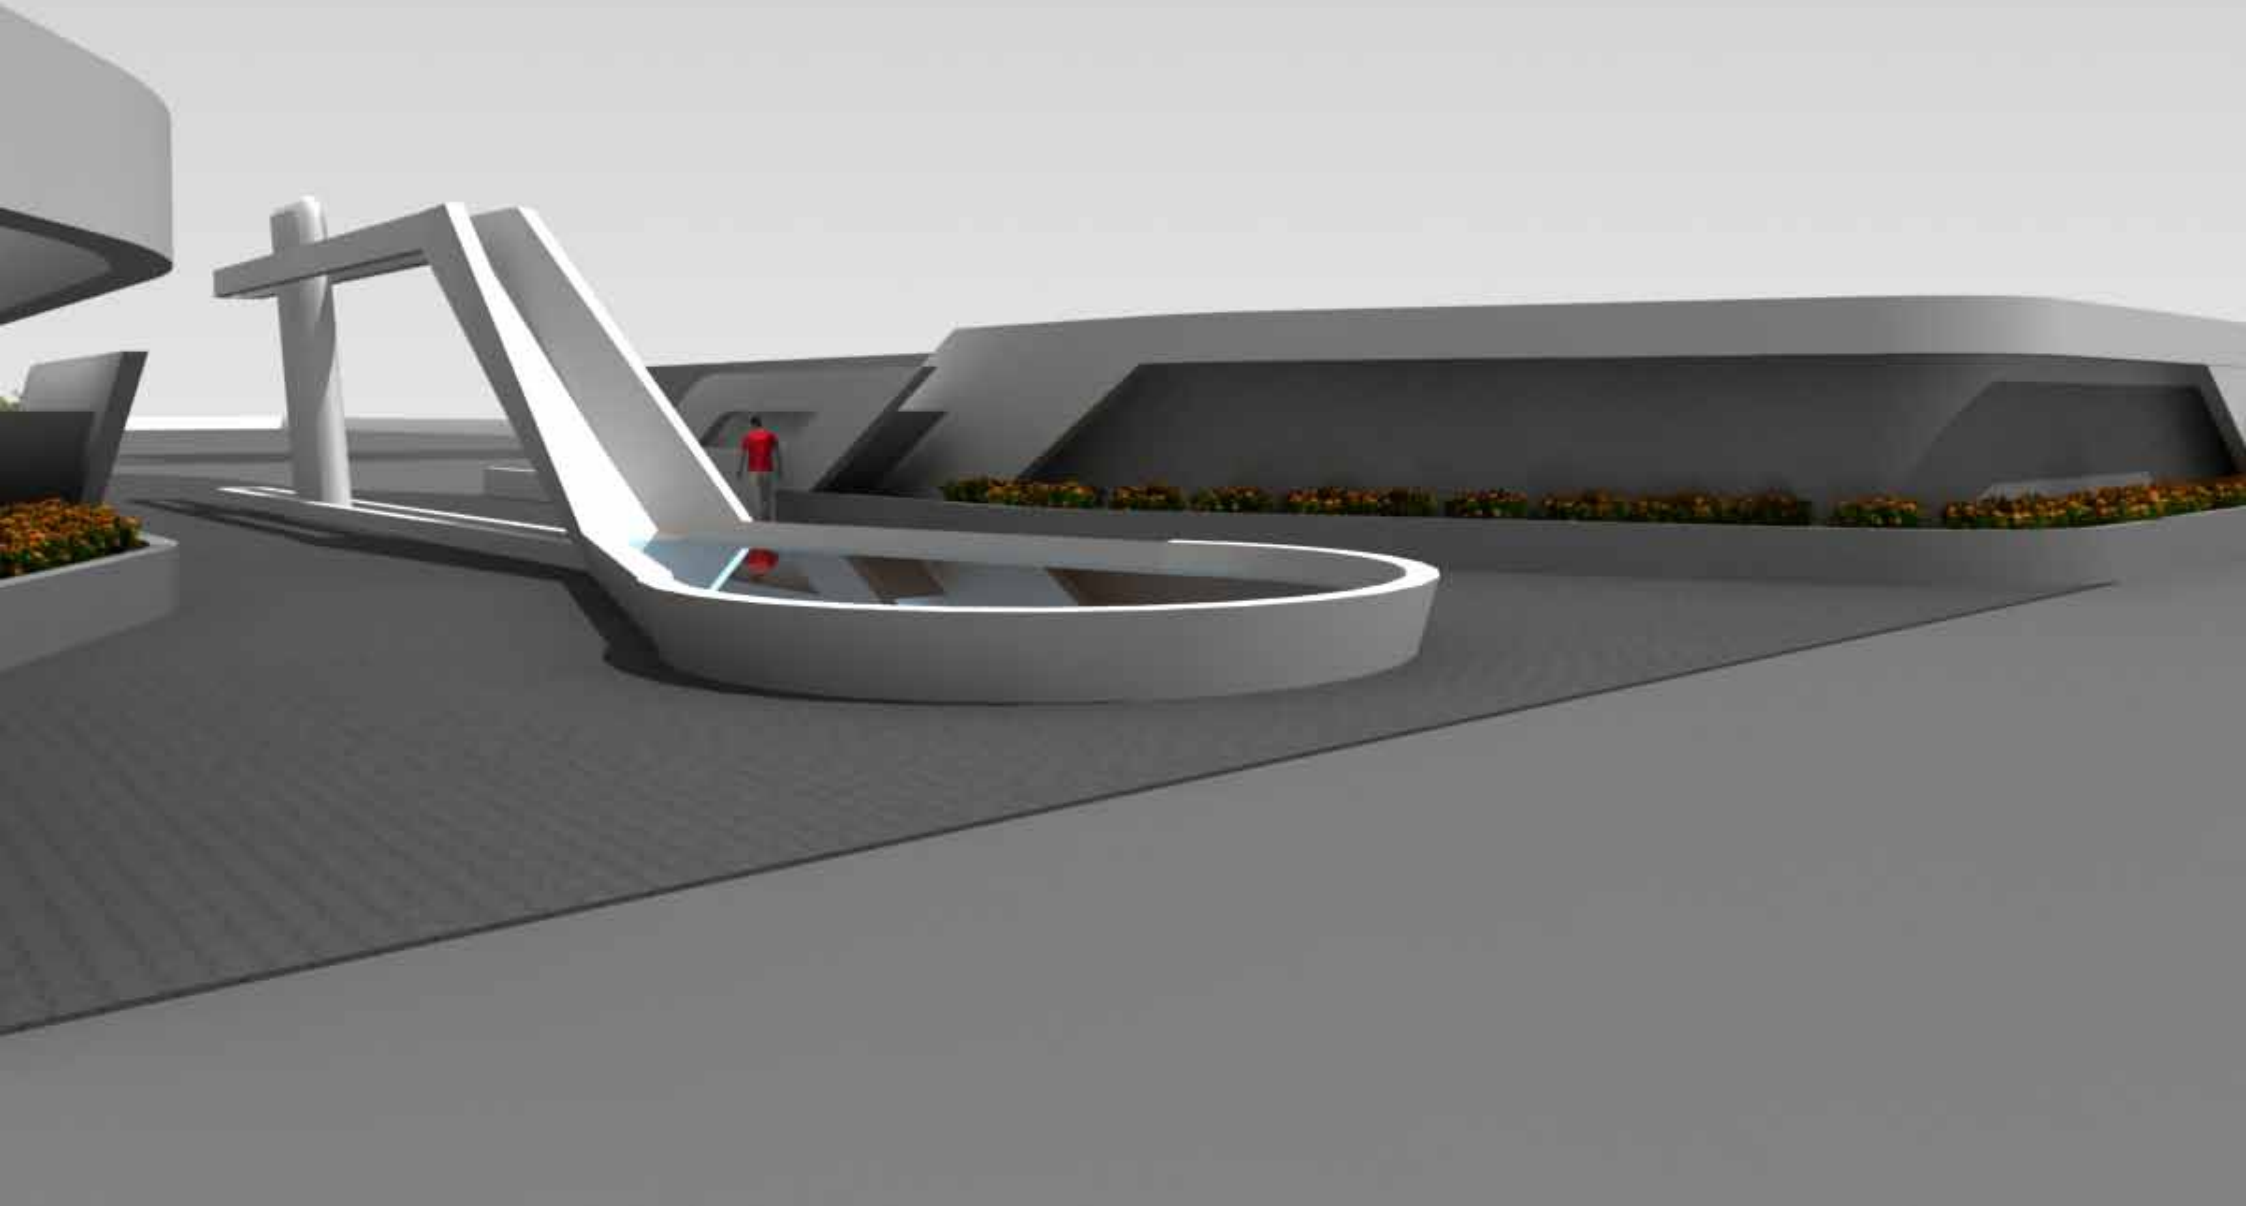

Entrance Gate