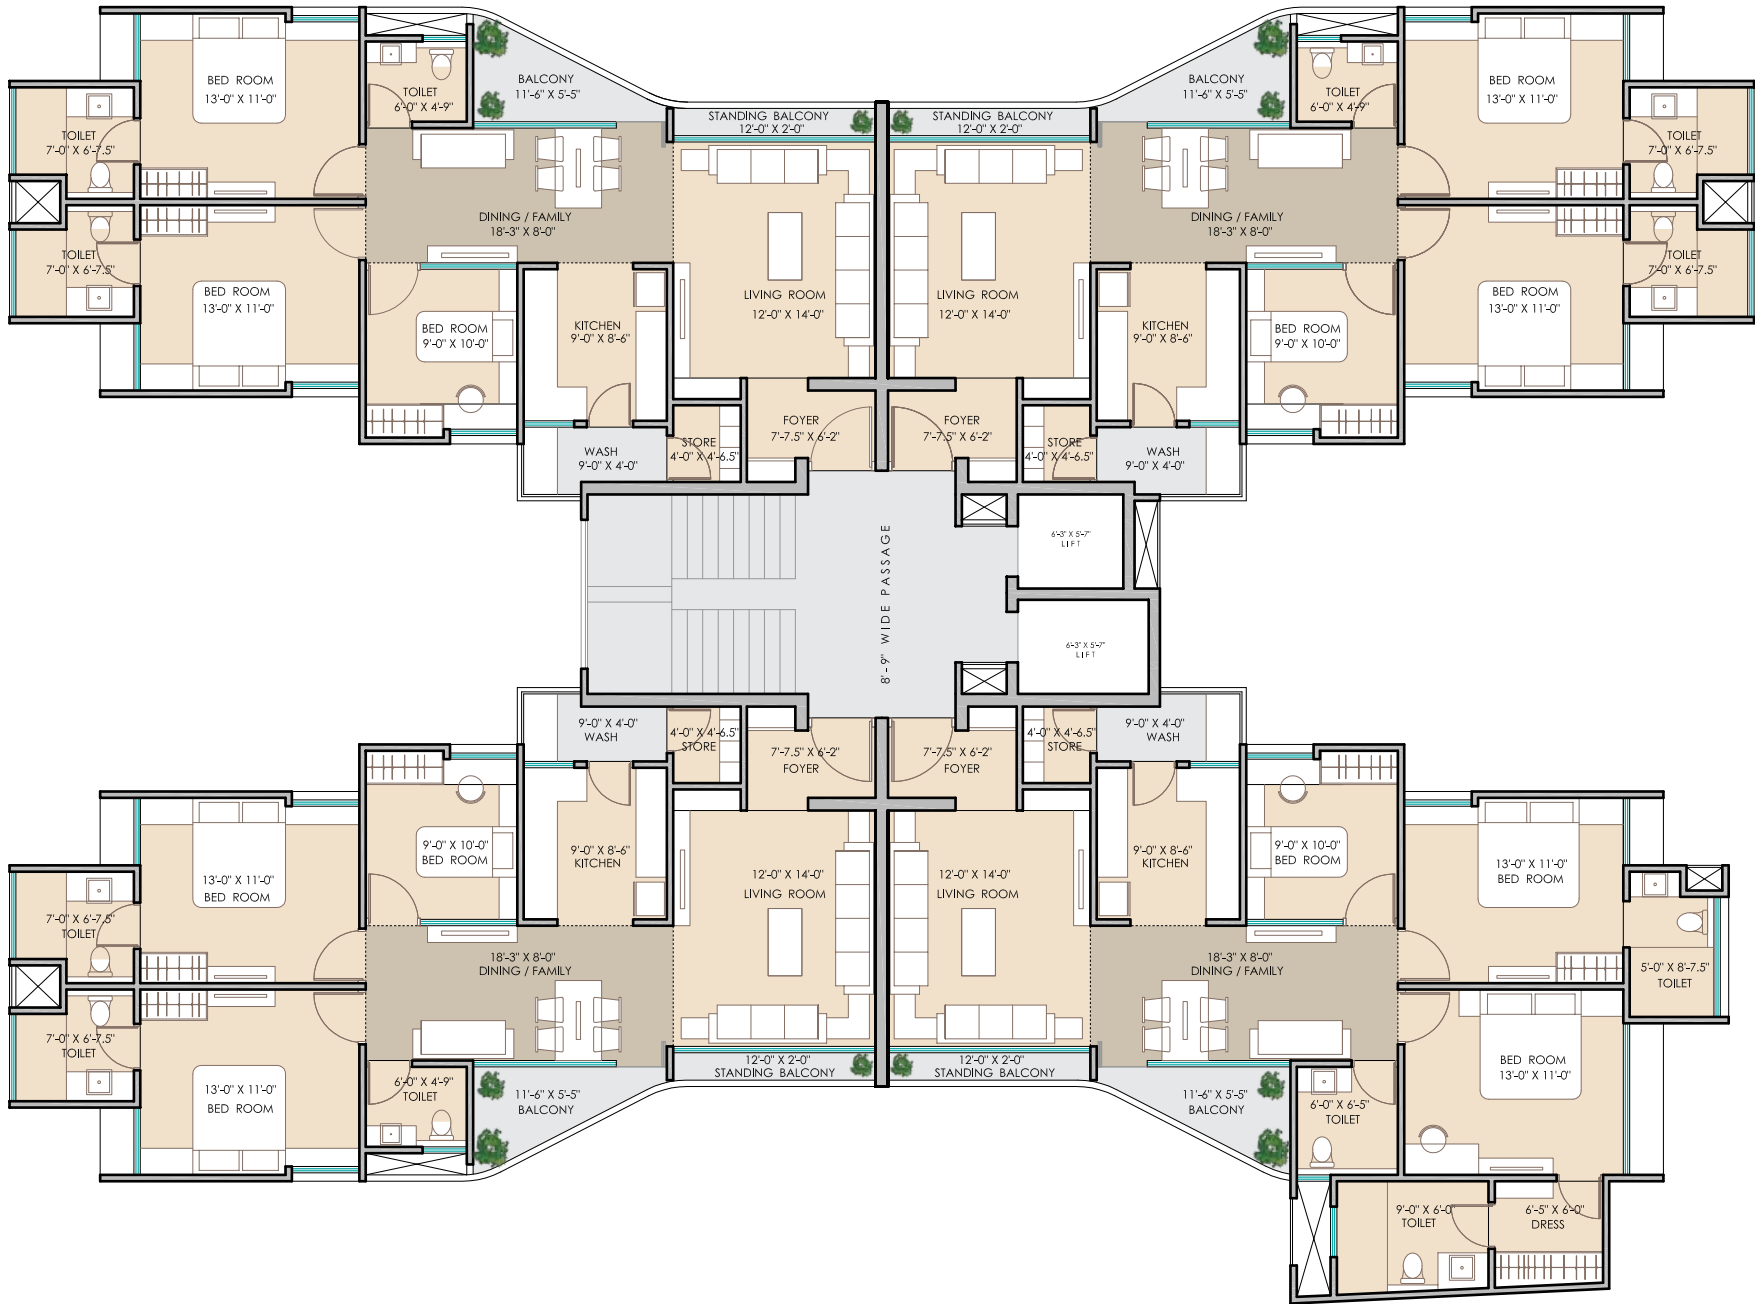

Entrance Gate

Entrance Gate - Top view

Type - A Typical Floor

Type - A Lower Penthouse

Type - A Upper Penthouse

Type - B Typical Floor

Type - B Lower Penthouse

Type - B Upper Penthouse

Type - C Typical Floor

Type - C Lower Penthouse

Type - C Upper Penthouse

Overall Layout

Club House

Club House

Highbreeze

*A fresh breeze of style and luxurious living
Launching in the serenity of Kalali Greens...*