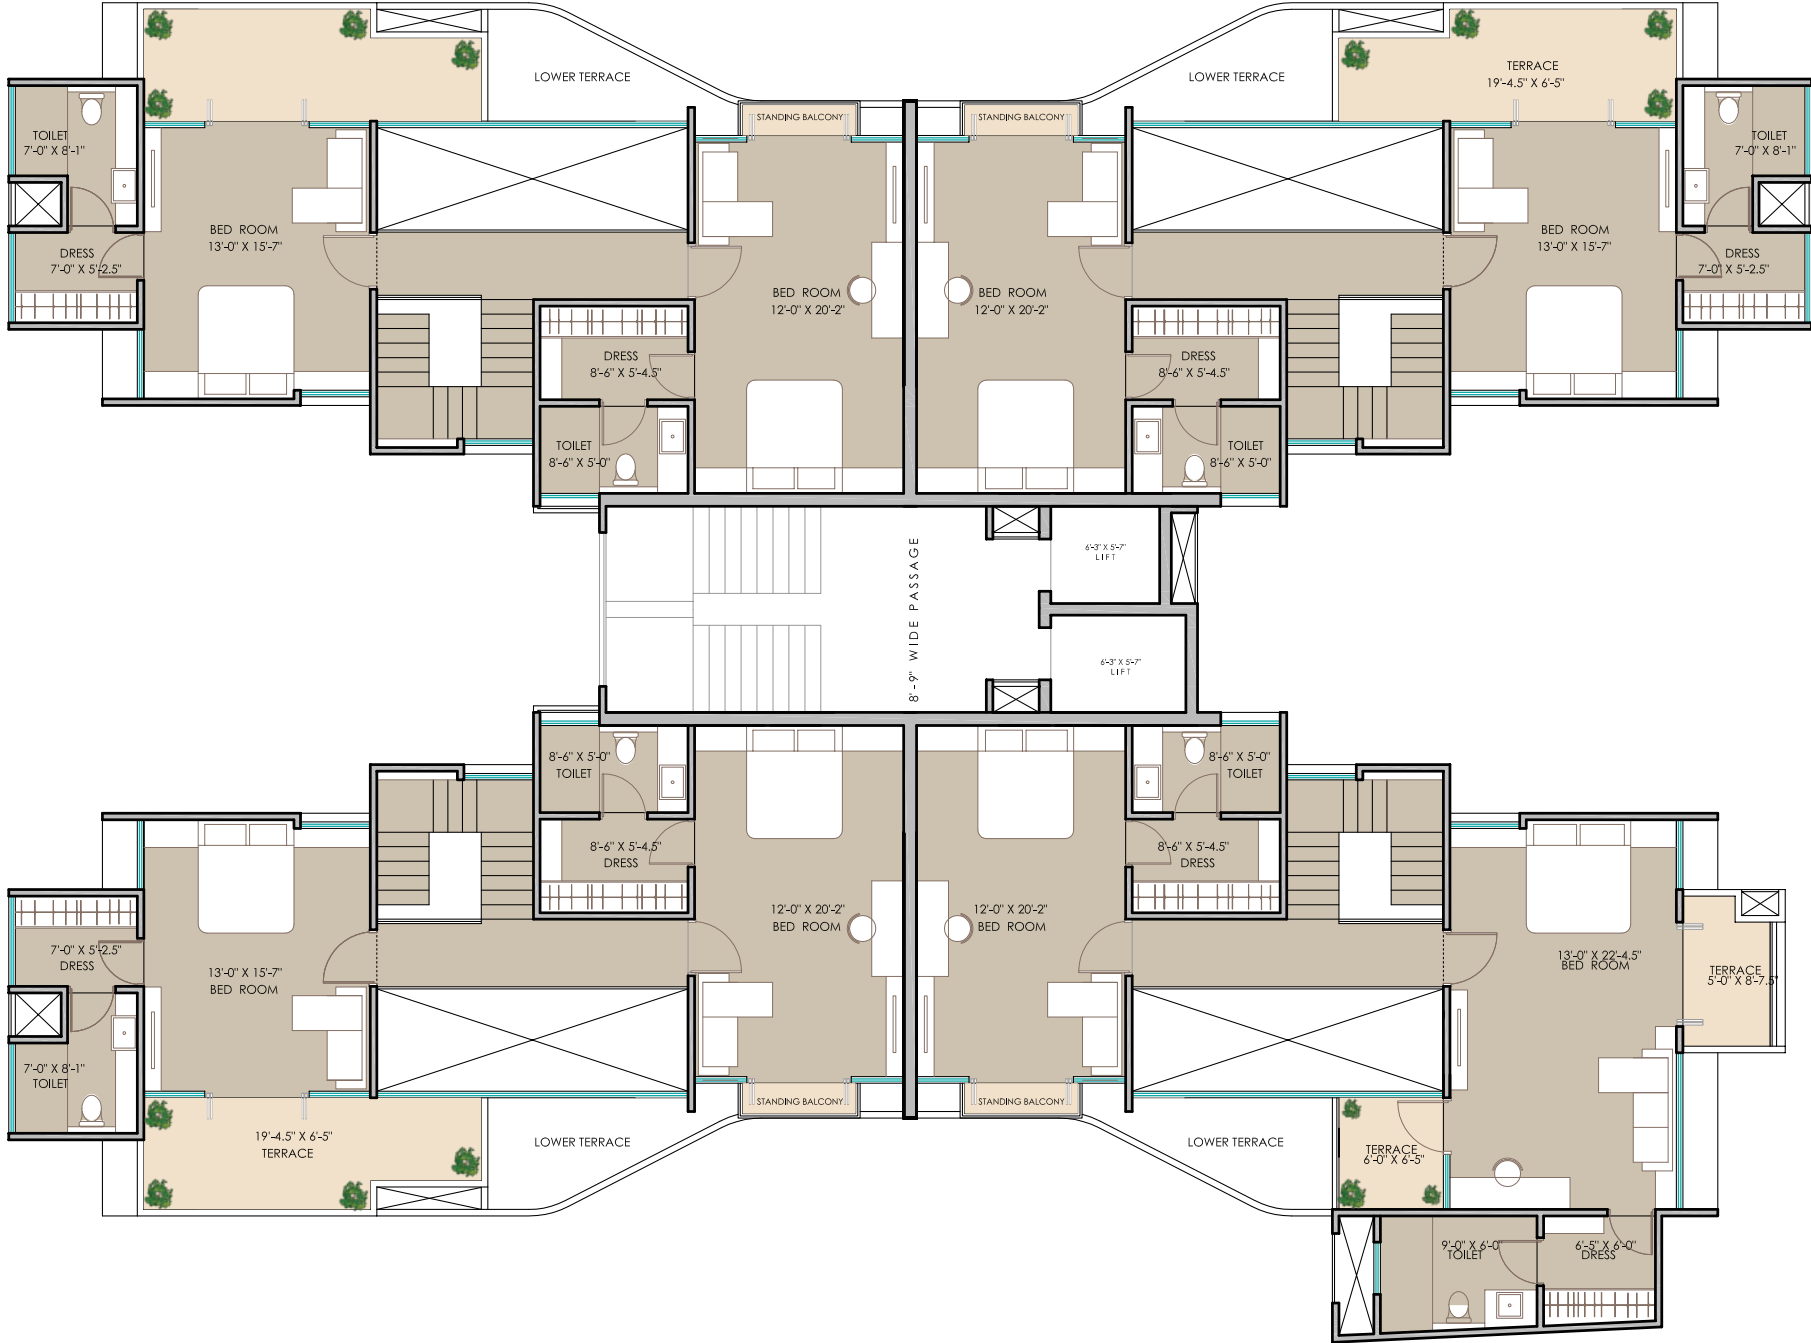

Entrance Gate

Entrance Gate - Top view

Type - A Typical Floor

Type - A Lower Penthouse

Type - A Upper Penthouse

Type - B Typical Floor

Type - B Lower Penthouse

Type - B Upper Penthouse

Type - C Typical Floor

Type - C Lower Penthouse

Type - C Upper Penthouse

Overall Layout

Club House

Club House

Highbreeze

*A fresh breeze of style and luxurious living
Launching in the serenity of Kalali Greens...*