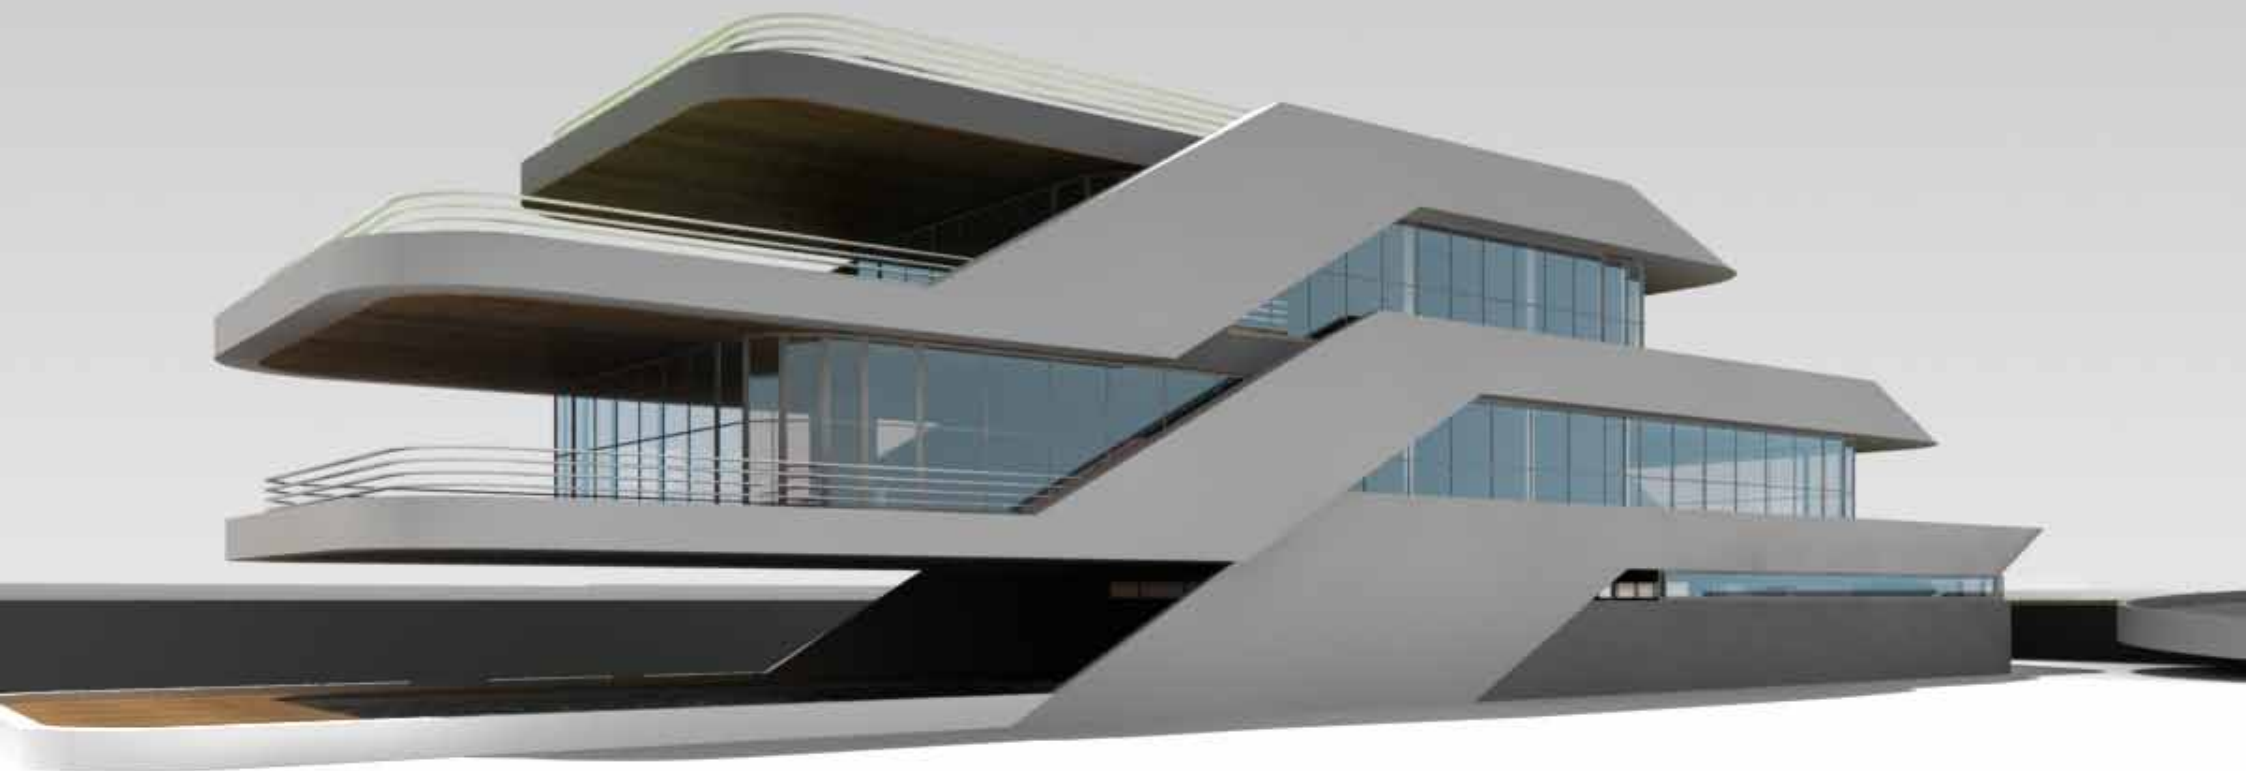

*A fresh breeze of style and luxurious living
Launching in the serenity of Kalali Greens...*