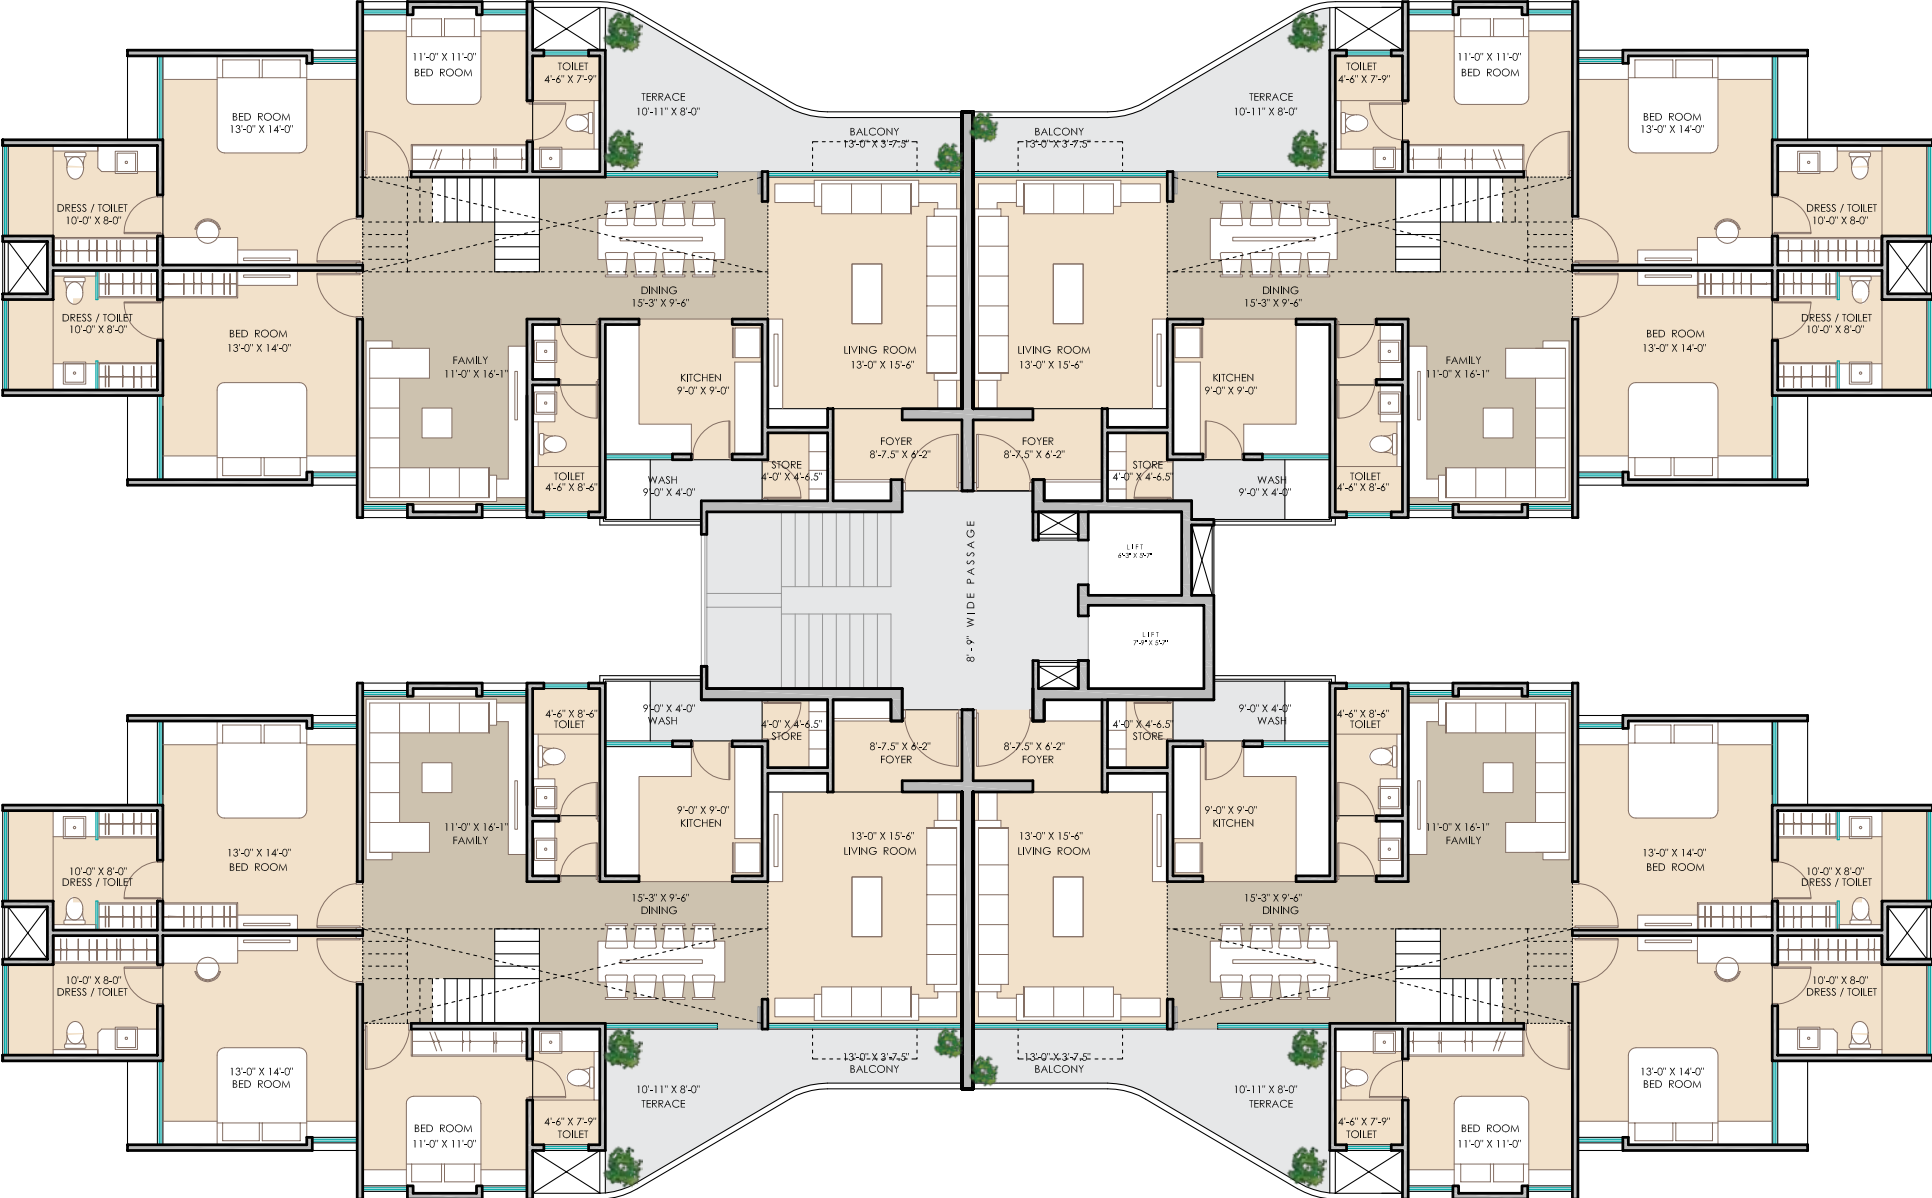

Entrance Gate

Entrance Gate - Top view

Type - A Typical Floor

Type - A Lower Penthouse

Type - A Upper Penthouse

Type - B Typical Floor

Type - B Lower Penthouse

Type - B Upper Penthouse

Type - C Typical Floor

Type - C Lower Penthouse

Type - C Upper Penthouse

Overall Layout

Club House

Club House

Highbreeze

*A fresh breeze of style and luxurious living
Launching in the serenity of Kalali Greens...*