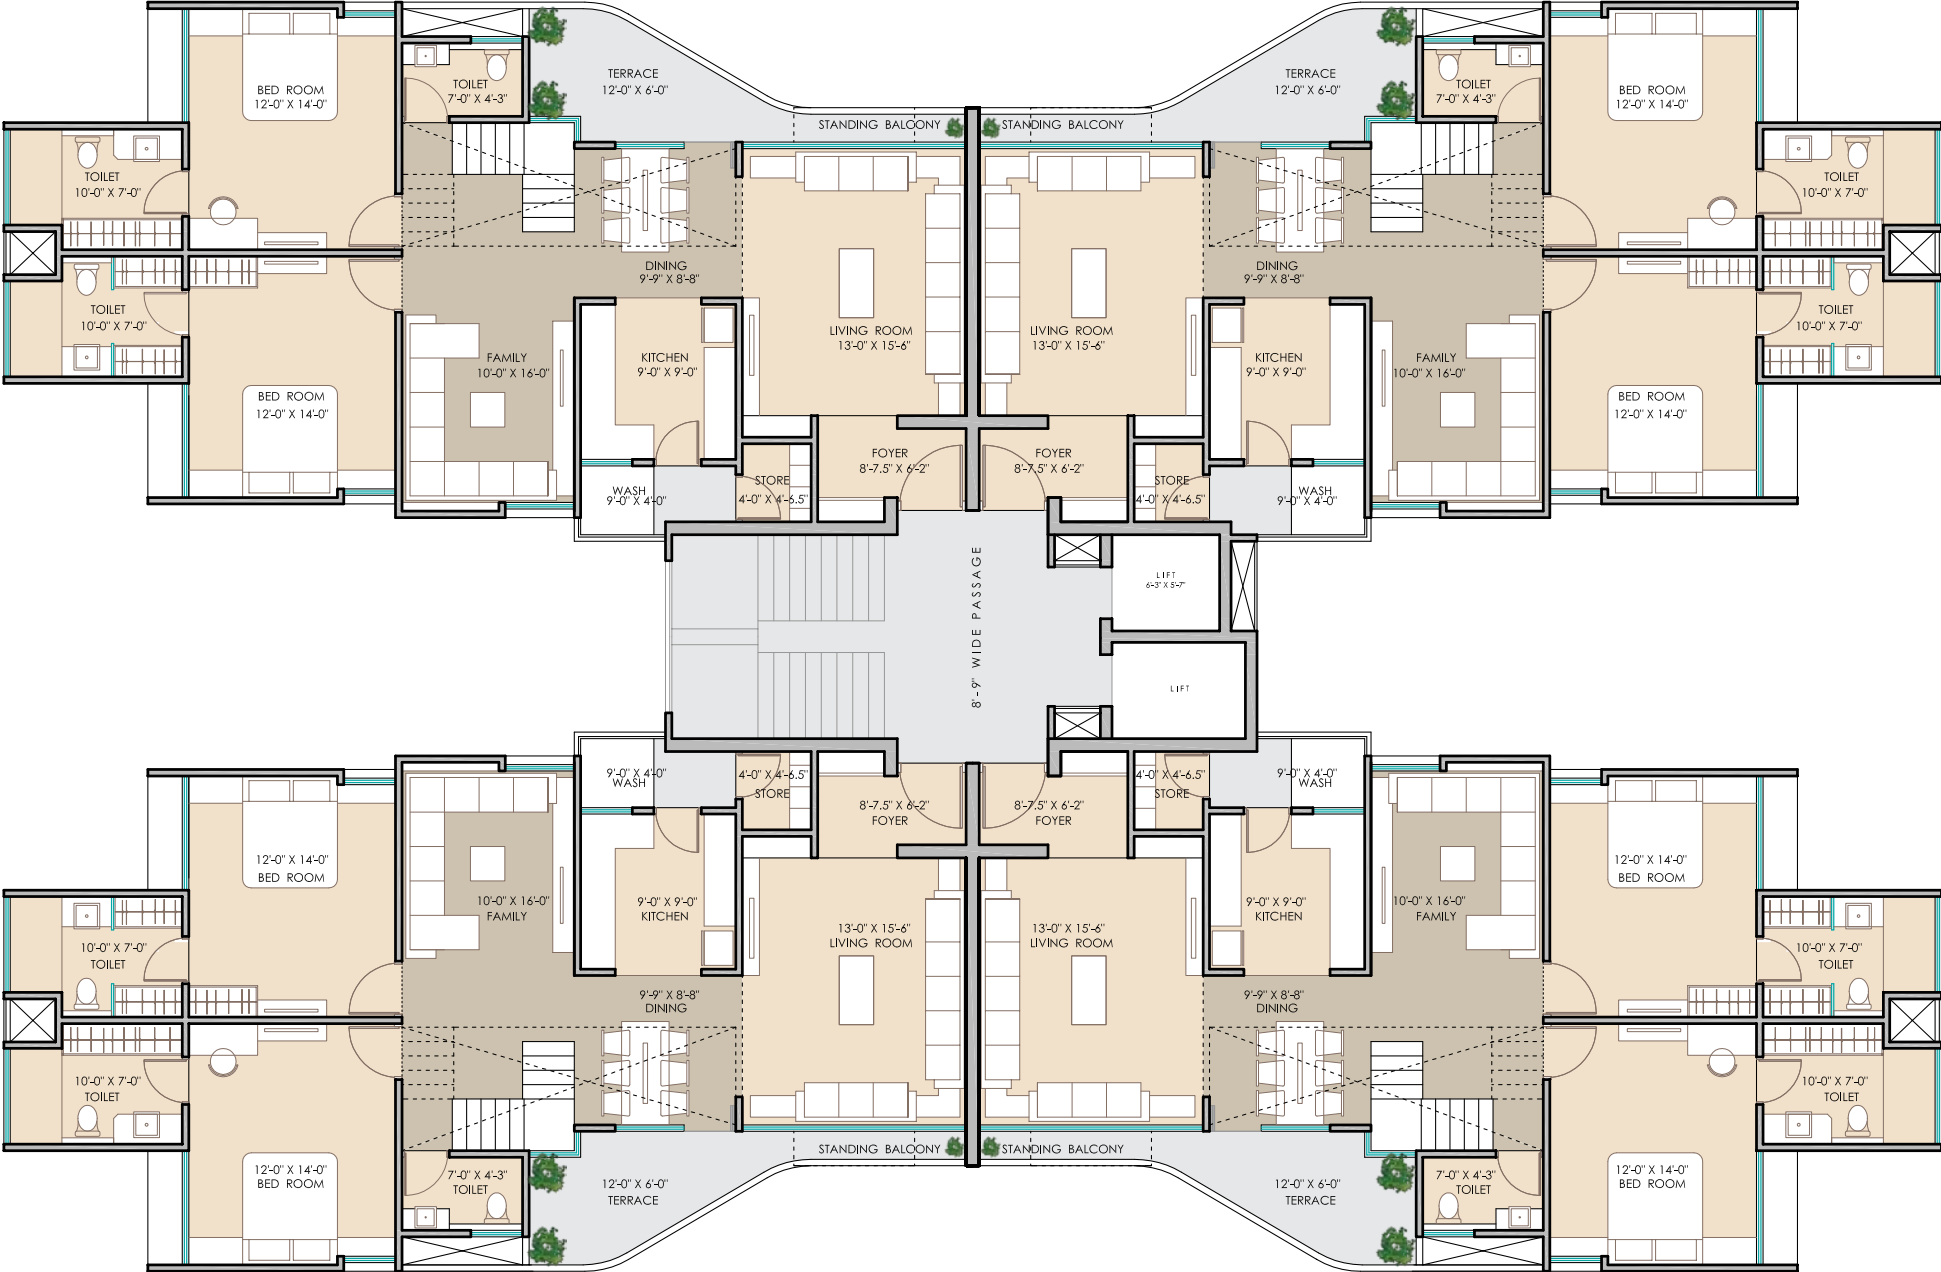

Entrance Gate

Entrance Gate - Top view

Type - A Typical Floor

Type - A Lower Penthouse

Type - A Upper Penthouse

Type - B Typical Floor

Type - B Lower Penthouse

Type - B Upper Penthouse

Type - C Typical Floor

Type - C Lower Penthouse

Type - C Upper Penthouse

Overall Layout

Club House

Club House

Highbreeze

*A fresh breeze of style and luxurious living
Launching in the serenity of Kalali Greens...*