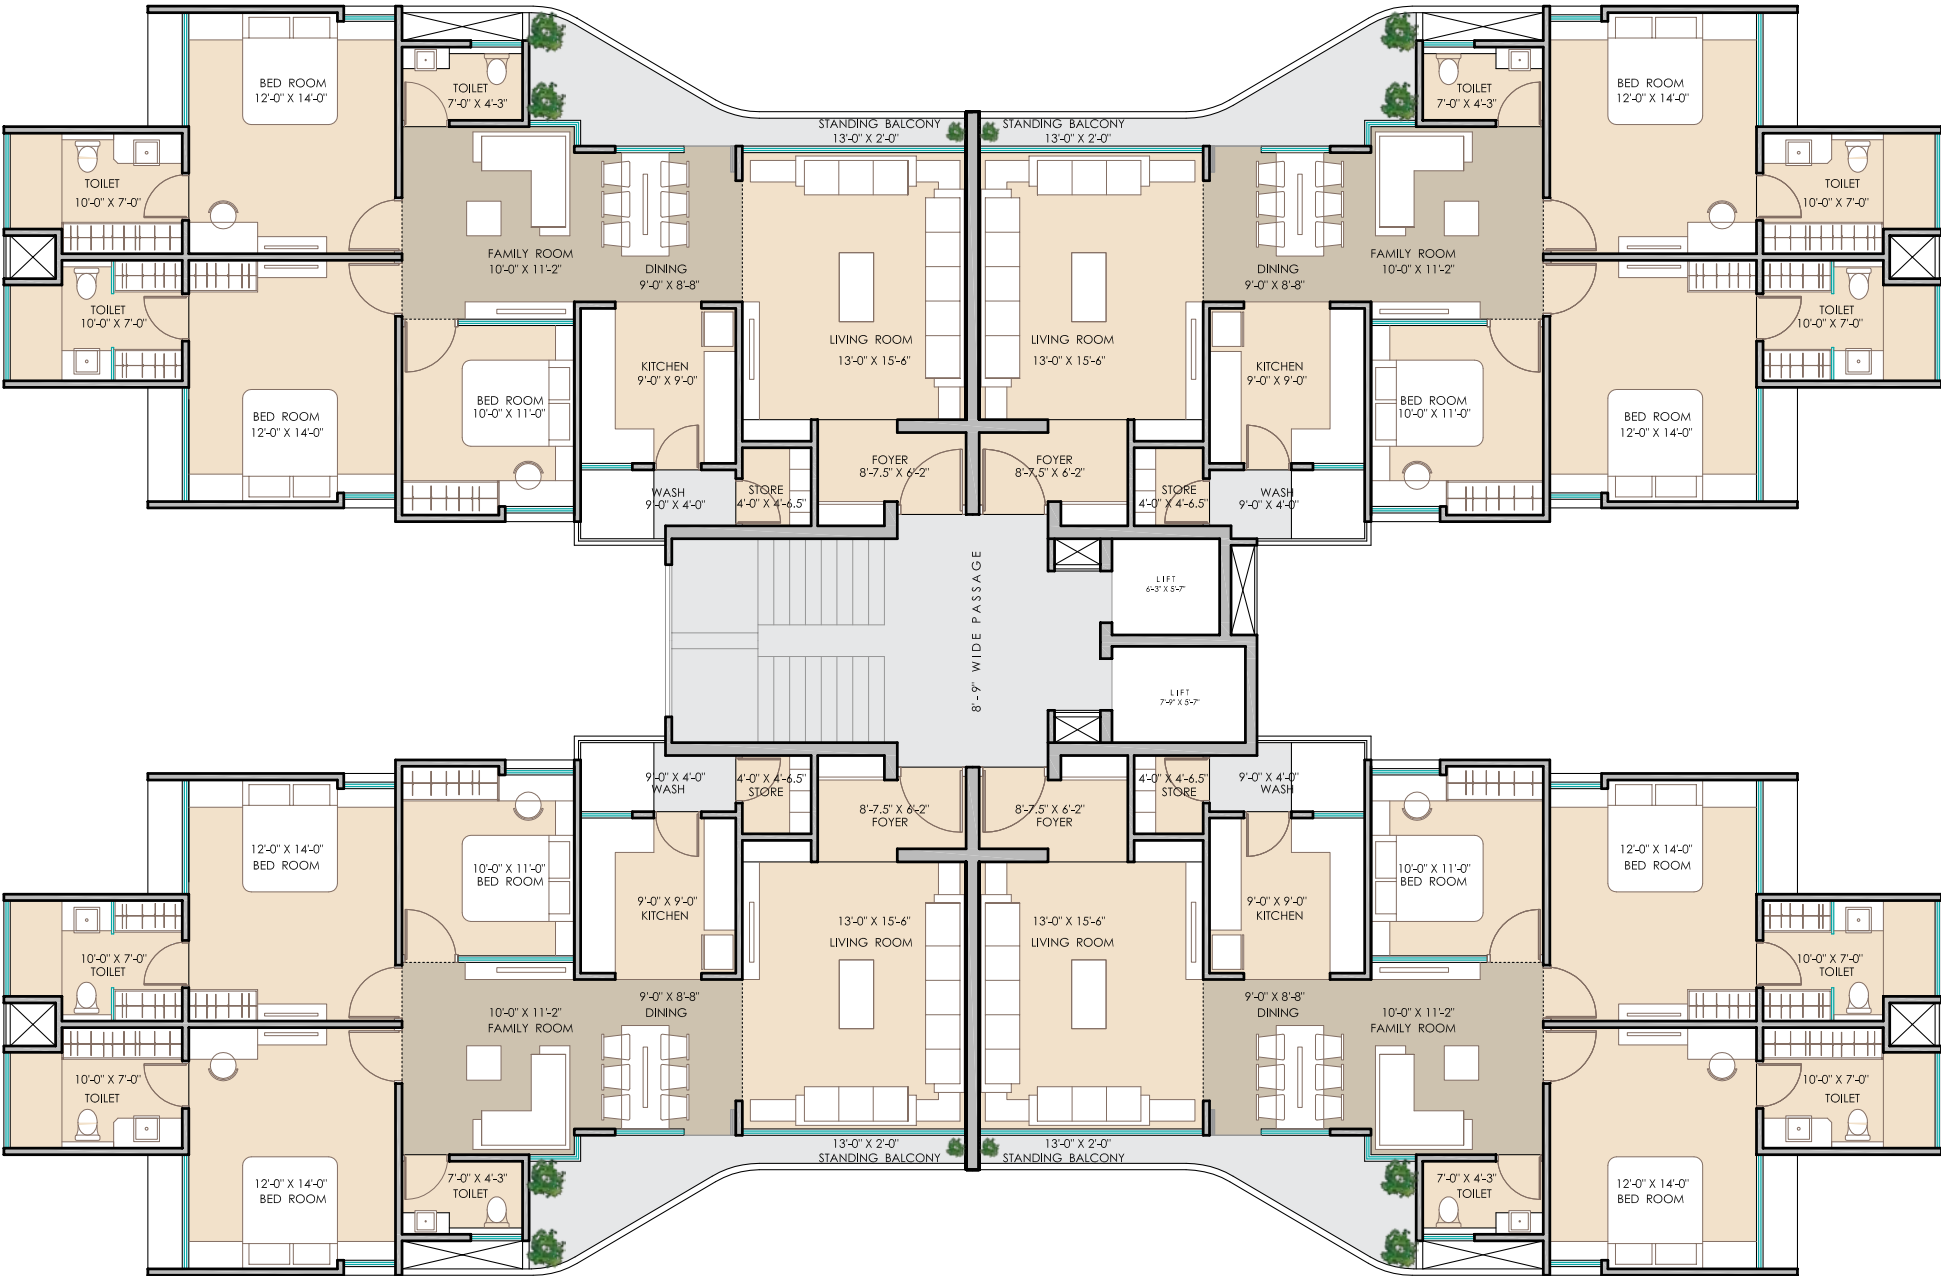

Entrance Gate

Entrance Gate - Top view

Type - A Typical Floor

Type - A Lower Penthouse

Type - A Upper Penthouse

Type - B Typical Floor

Type - B Lower Penthouse

Type - B Upper Penthouse

Type - C Typical Floor

Type - C Lower Penthouse

Type - C Upper Penthouse

Overall Layout

Club House

Club House

Highbreeze

*A fresh breeze of style and luxurious living
Launching in the serenity of Kalali Greens...*