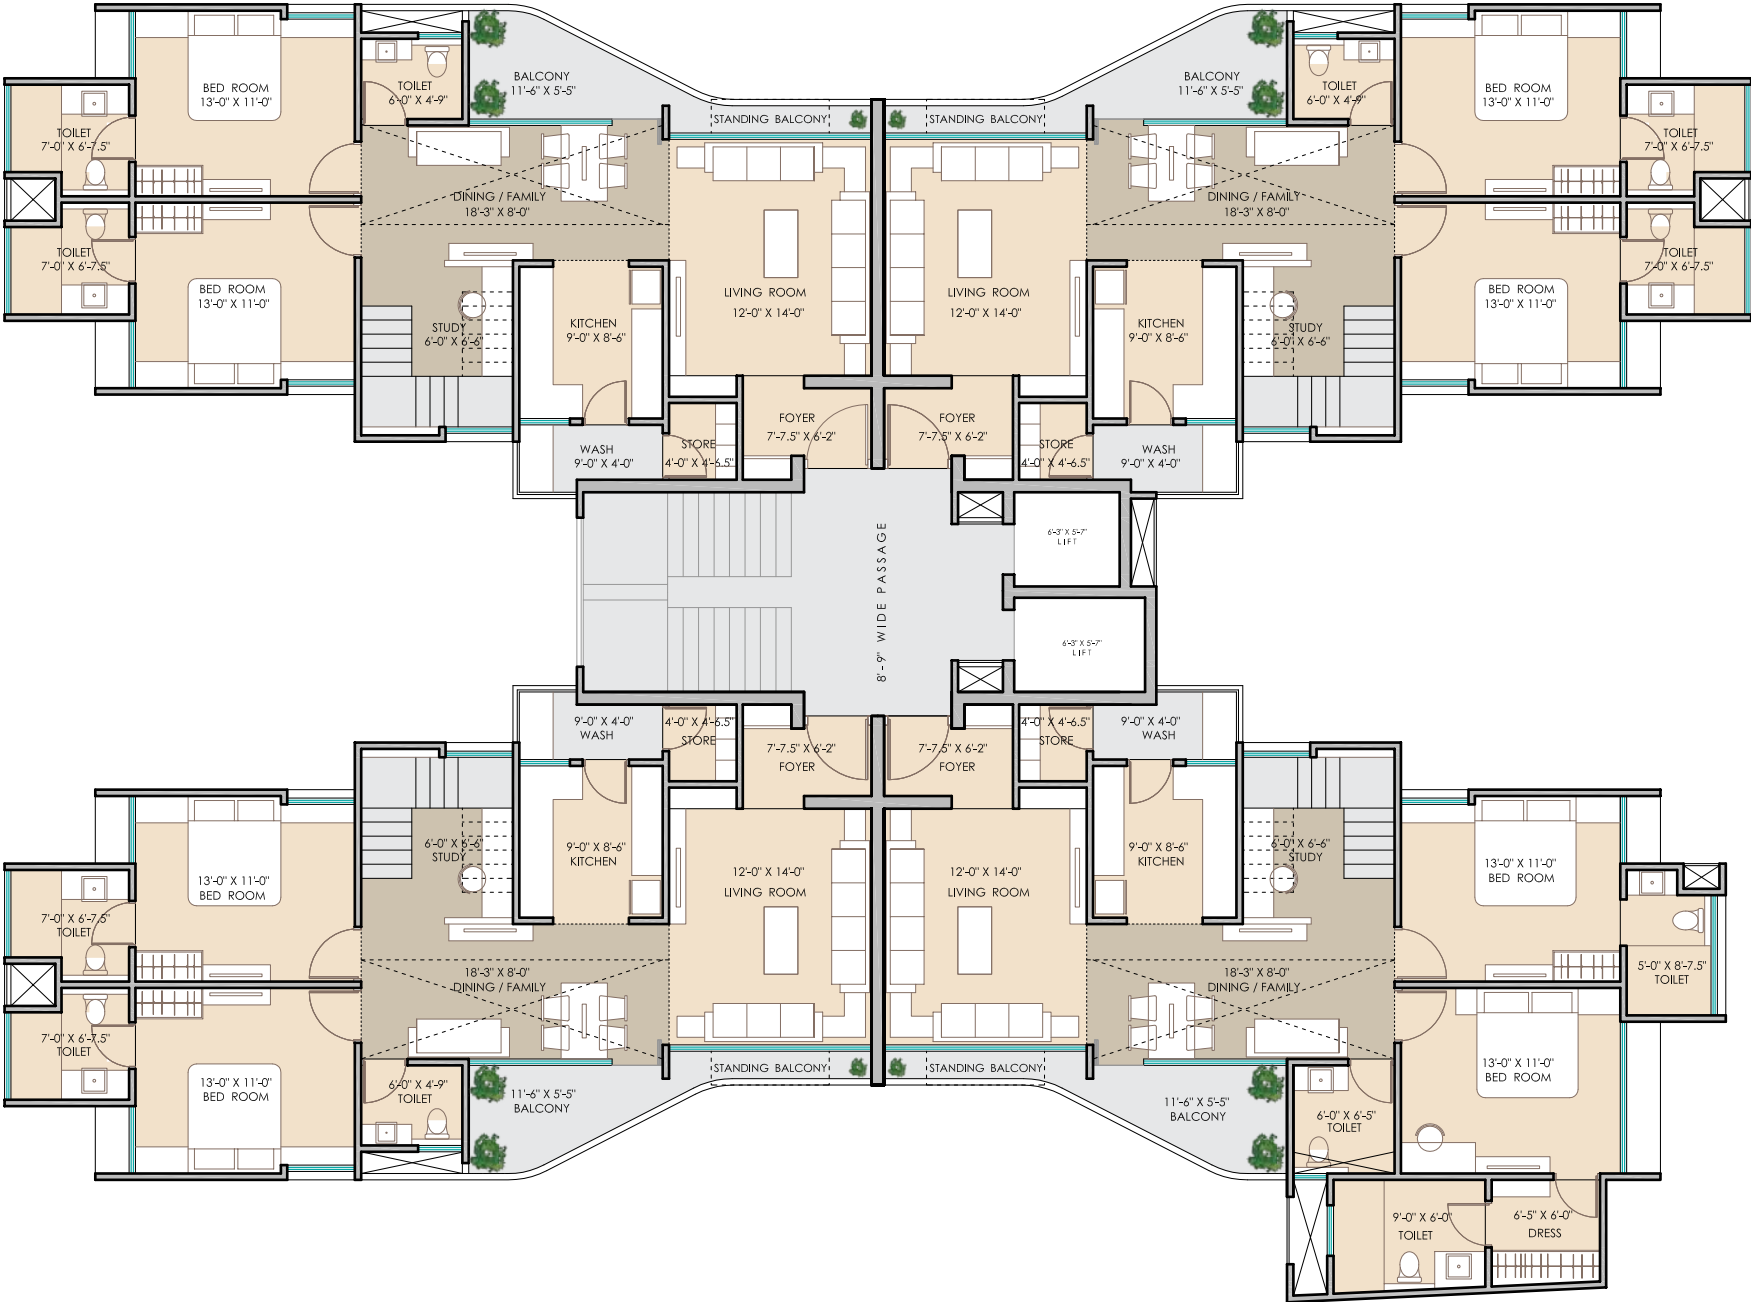

Entrance Gate

Entrance Gate - Top view

Type - A Typical Floor

Type - A Lower Penthouse

Type - A Upper Penthouse

Type - B Typical Floor

Type - B Lower Penthouse

Type - B Upper Penthouse

Type - C Typical Floor

Type - C Lower Penthouse

Type - C Upper Penthouse

Overall Layout

Club House

Club House

Highbreeze

*A fresh breeze of style and luxurious living
Launching in the serenity of Kalali Greens...*