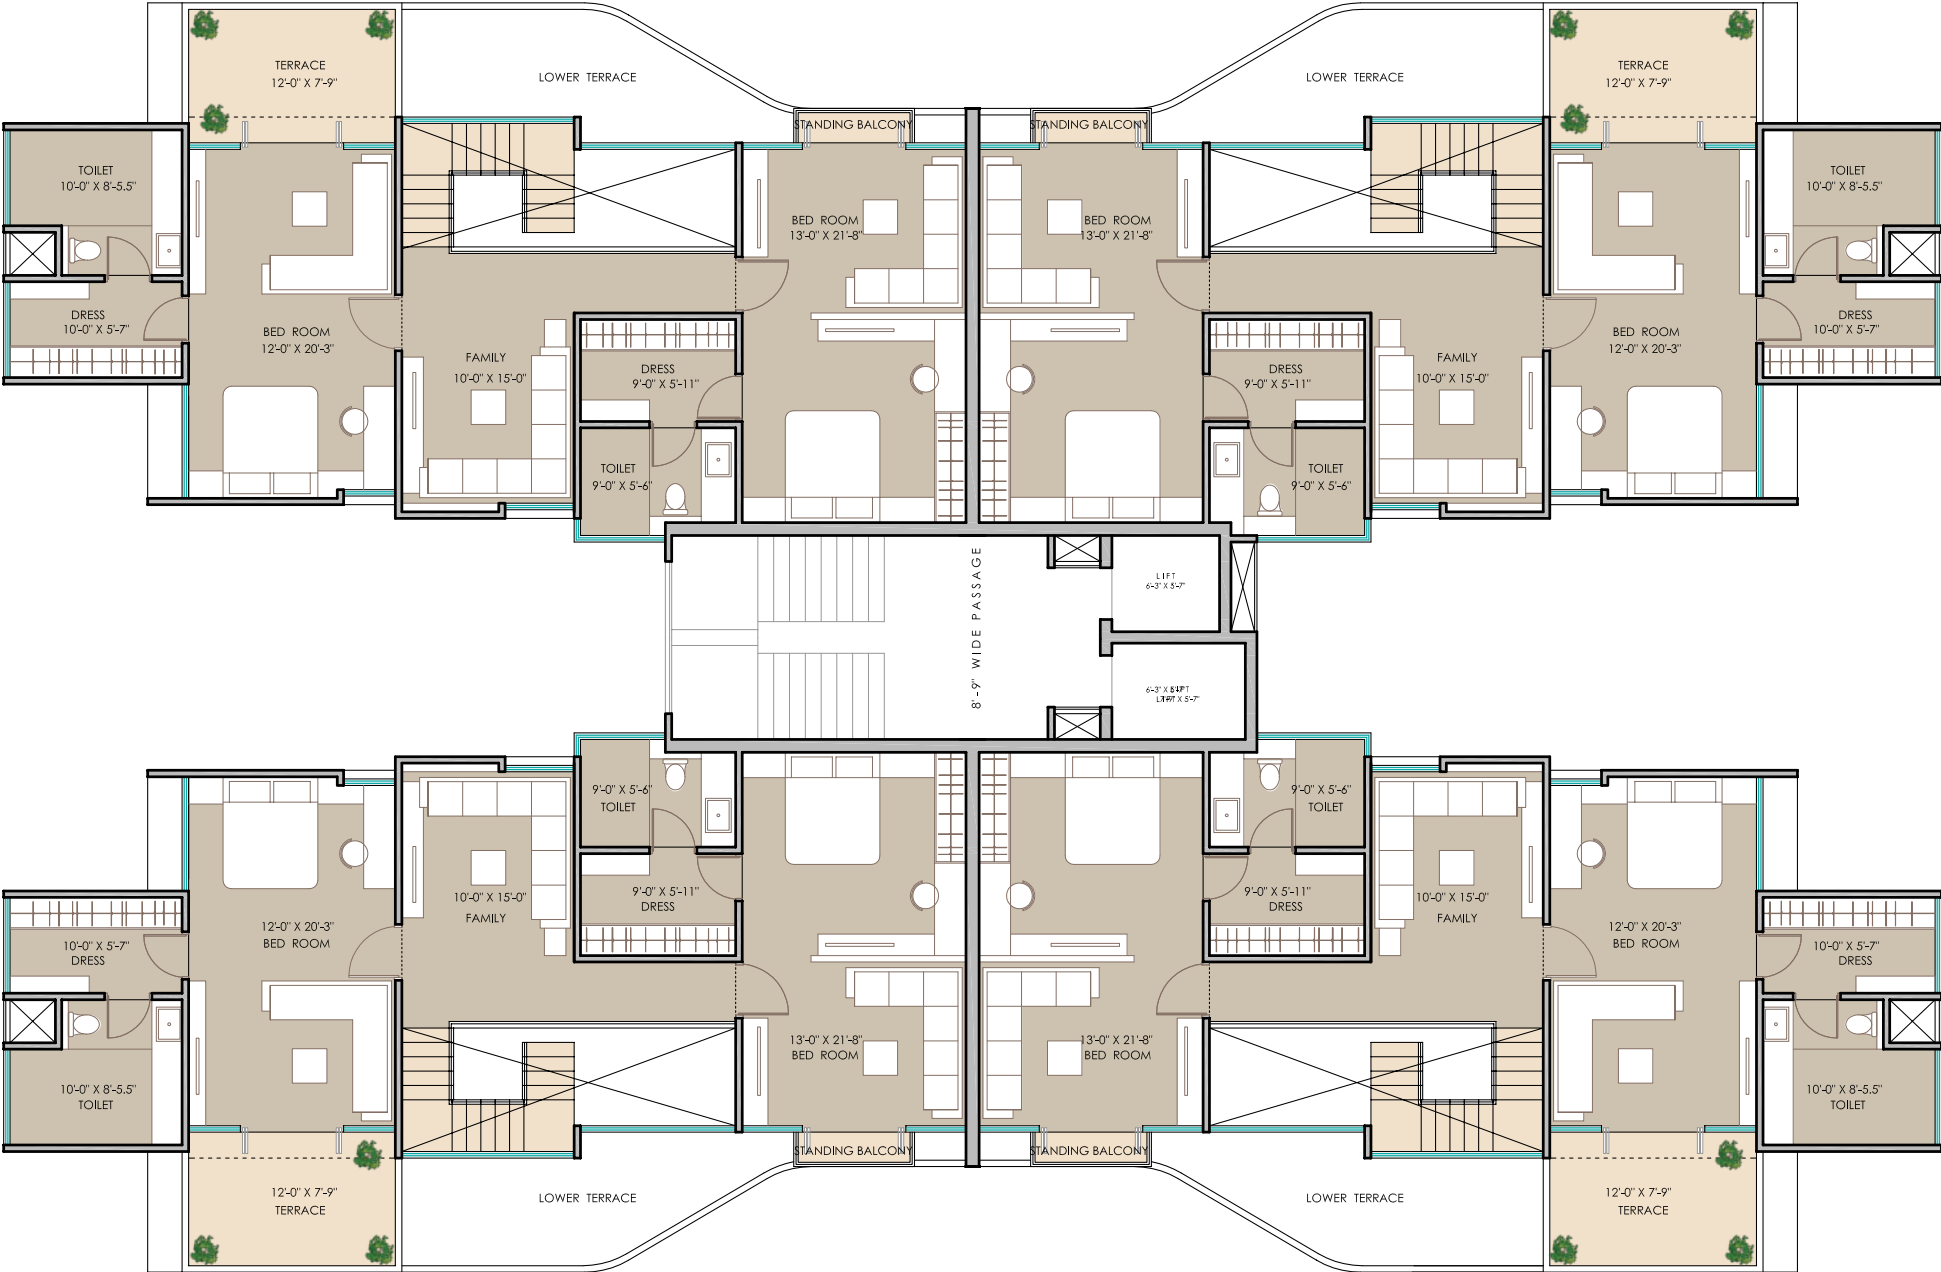

Entrance Gate

Entrance Gate - Top view

Type - A Typical Floor

Type - A Lower Penthouse

Type - A Upper Penthouse

Type - B Typical Floor

Type - B Lower Penthouse

Type - B Upper Penthouse

Type - C Typical Floor

Type - C Lower Penthouse

Type - C Upper Penthouse

Overall Layout

Club House

Club House

Highbreeze

*A fresh breeze of style and luxurious living
Launching in the serenity of Kalali Greens...*