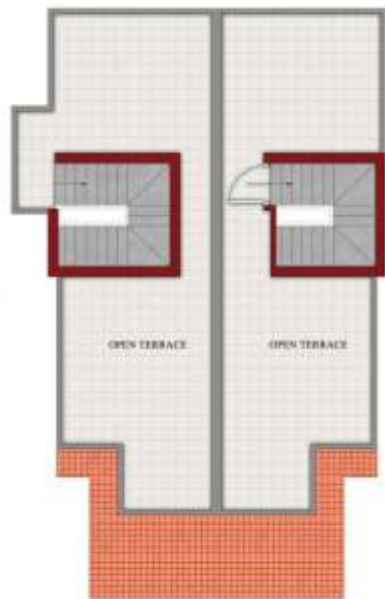

## SEMI LUXURY VILLA

30'0" X 53'0"

TERRACE FLOOR PLAN

| Floor        | Type A | Type B |
|--------------|--------|--------|
| Land Area    | 795    | 795    |
| Builtup Area | 475    | 545    |

RS. **39** Lacs  
Onwards