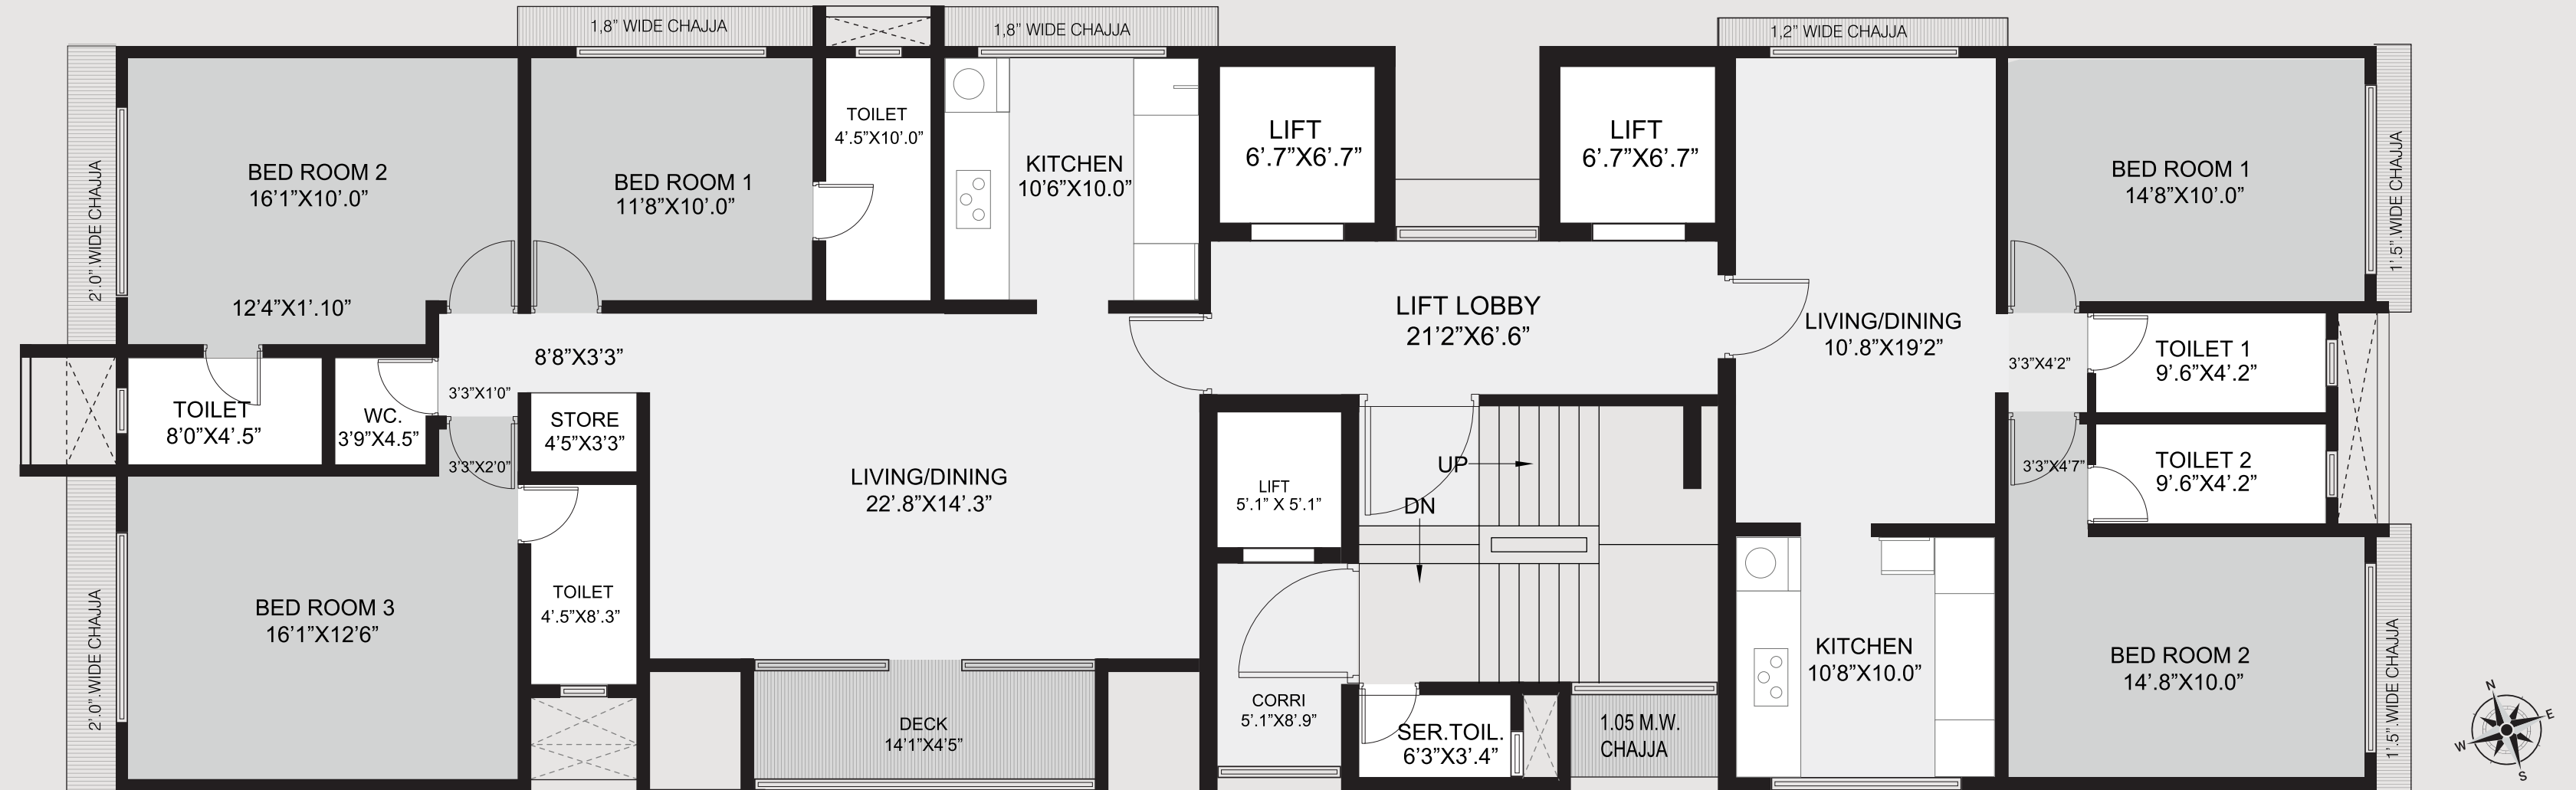

THREE AND TWO BEDROOM
TYPICAL APARTMENT PLAN

RERA CARPET AREA

2 BHK APARTMENT : 754 SQ. FT. | 3 BHK APARTMENT : 1,248 SQ. FT.